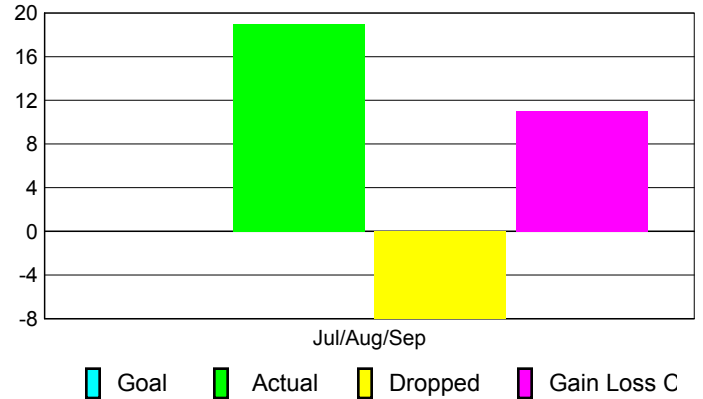

Membership Results 2010-2011

Goal, New, Dropped, Gain/Loss